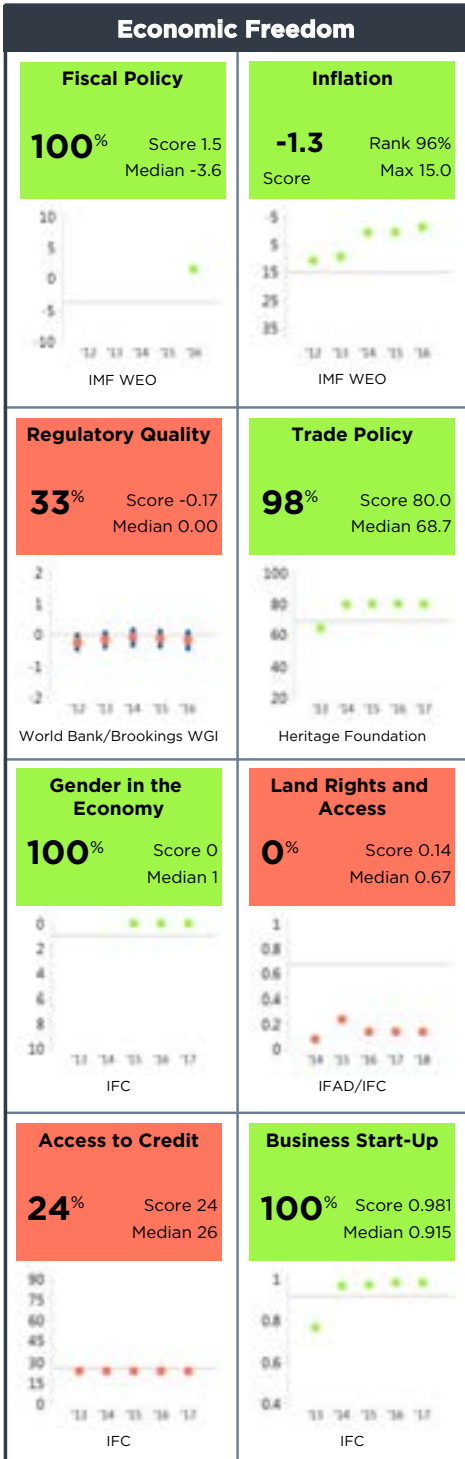

Timor-Leste FY18

Population 1,269,000
GNI/Cap (LIC)

Half Scorecard Passed ✓
Control of Corruption ✓
Democratic Rights ✓

Timor-Leste