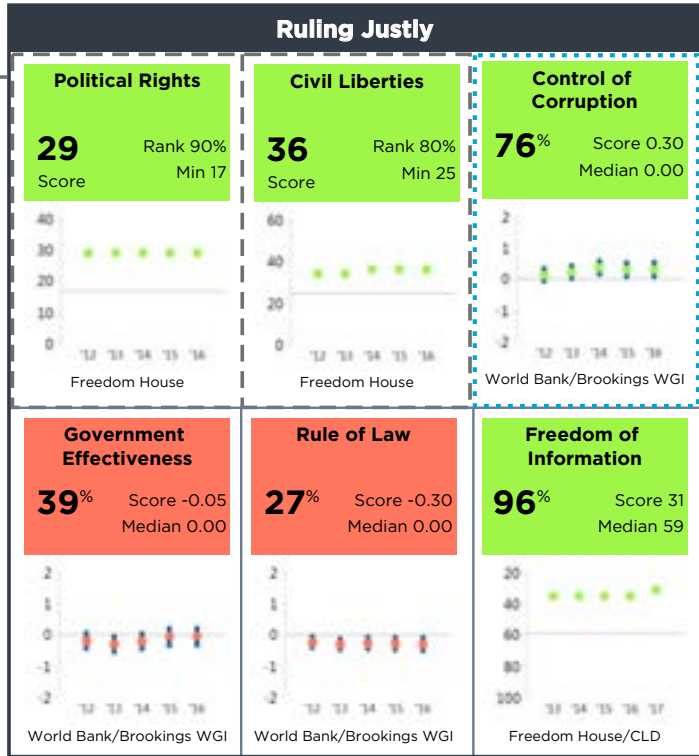

Timor-Leste FY18

Population 1,269,000
GNI/Cap (LIC)

Half Scorecard Passed ✓
Control of Corruption ✓
Democratic Rights ✓

Timor-Leste