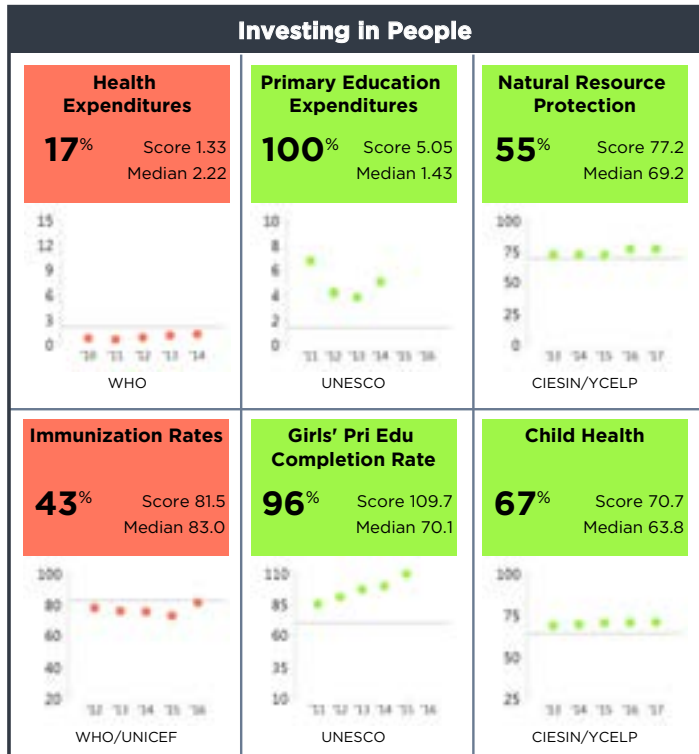

Timor-Leste FY18

Population 1,269,000
GNI/Cap (LIC)

Half Scorecard Passed ✓
Control of Corruption ✓
Democratic Rights ✓

Timor-Leste