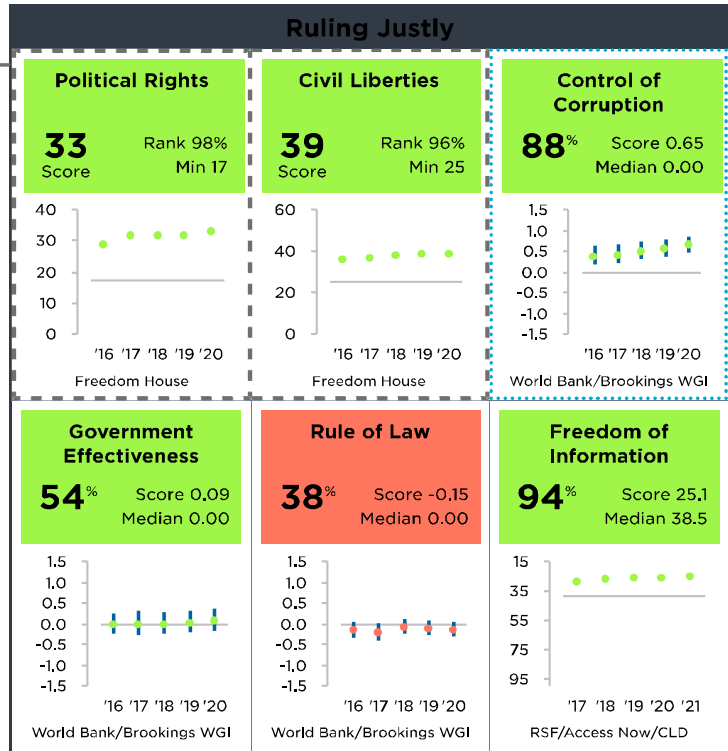

Timor-Leste FY22

Population: 1,318,000
GNI/Cap: $1,830
Category: GNI/Cap ≤ $1,965

Half Scorecard Passed ☒
Control of Corruption ☒
Democratic Rights ☒

^ Indicates the country has a score this year, but the score is outside the range of scores shown on the chart.