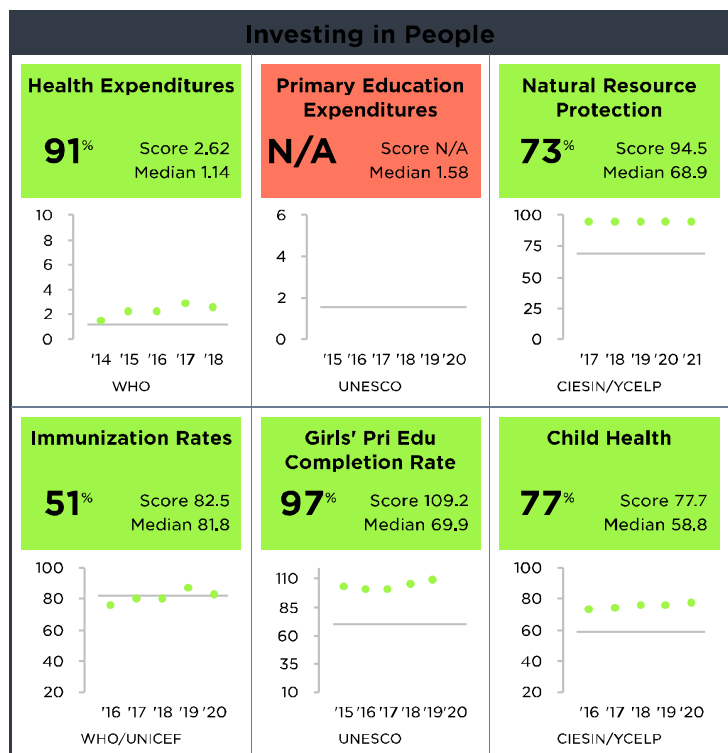

Timor-Leste FY22

Population: 1,318,000
GNI/Cap: $1,830
Category: GNI/Cap ≤ $1,965

Half Scorecard Passed ☒
Control of Corruption ☒
Democratic Rights ☒

^ Indicates the country has a score this year, but the score is outside the range of scores shown on the chart.