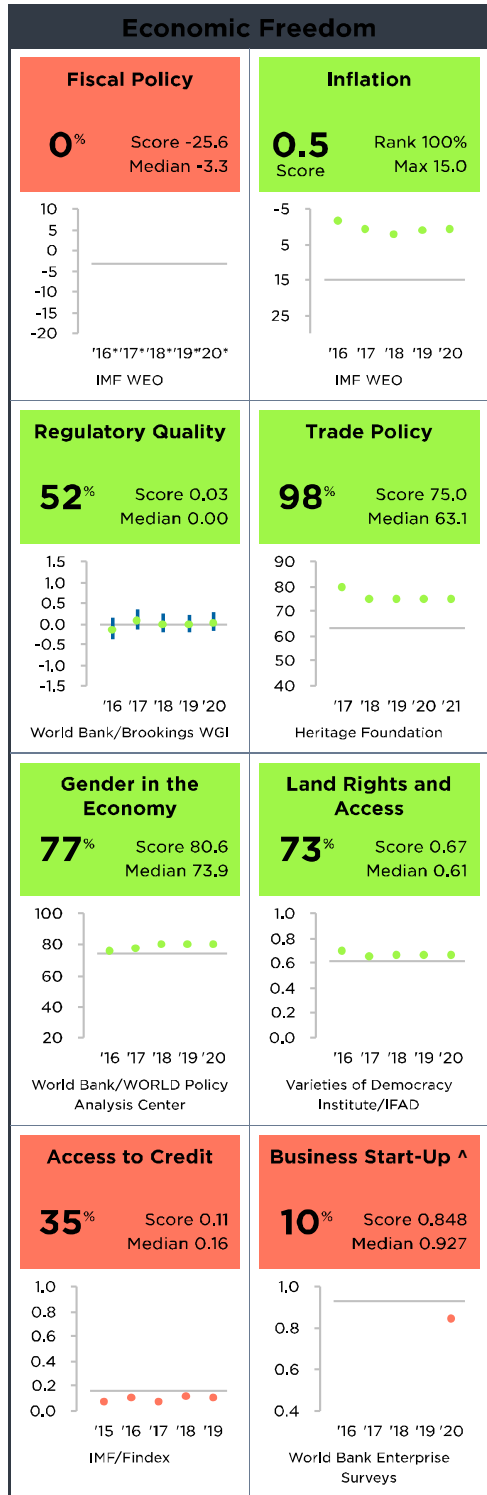

Timor-Leste FY22

Population: 1,318,000
GNI/Cap: $1,830
Category: GNI/Cap ≤ $1,965

Half Scorecard Passed ☒
Control of Corruption ☒
Democratic Rights ☒

^ Indicates the country has a score this year, but the score is outside the range of scores shown on the chart.