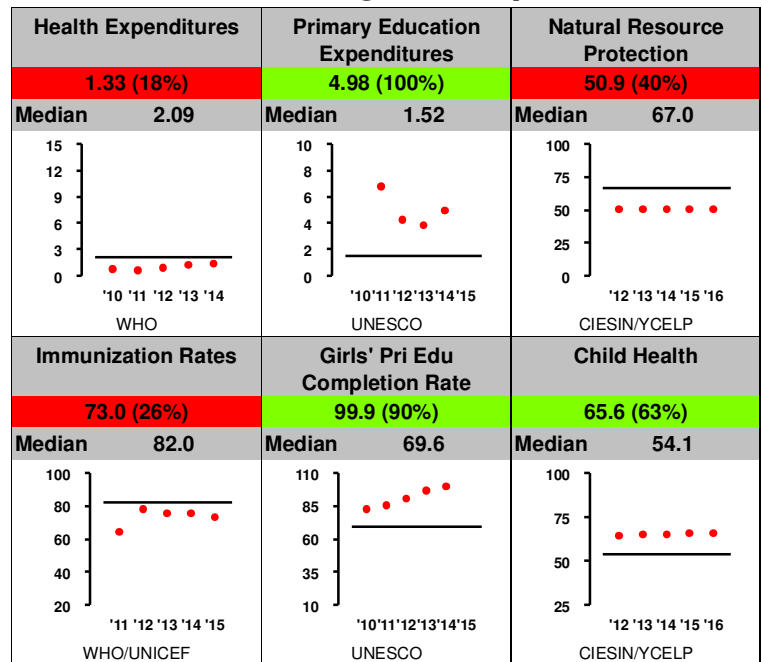

Investing in People