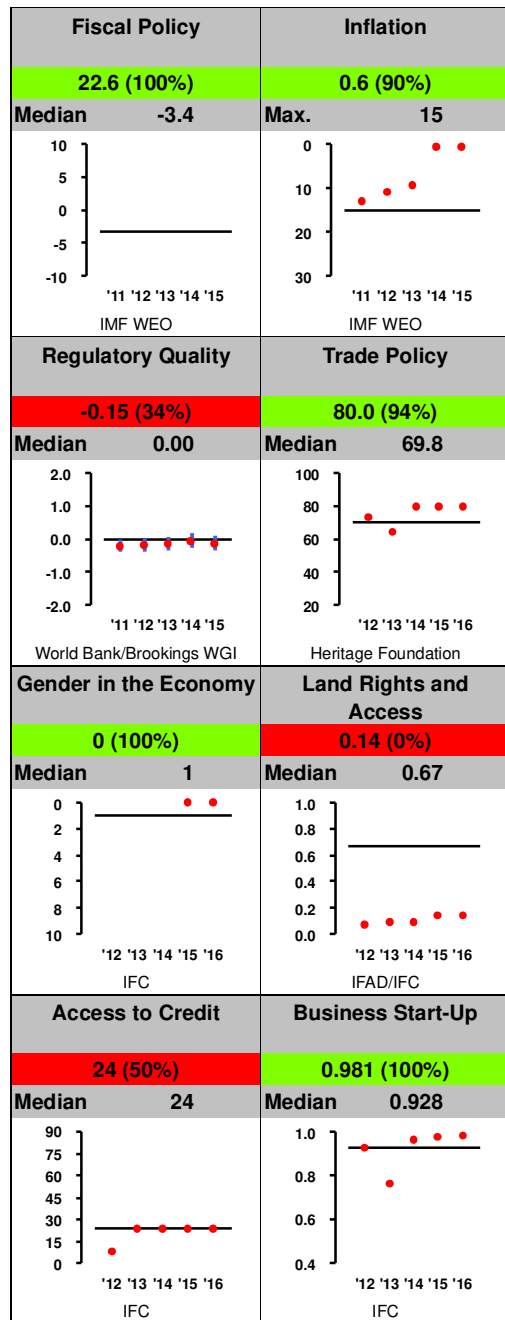

Timor-Leste FY17

Population: 1,245,000
GNI/Cap: \$1,920 (LIC)

Control of Corruption
Democratic Rights
Pass Half Overall

Economic Freedom

For more information regarding the Millennium Challenge Account Selection Process and these indicators, please consult MCC's website: www.mcc.gov/selection